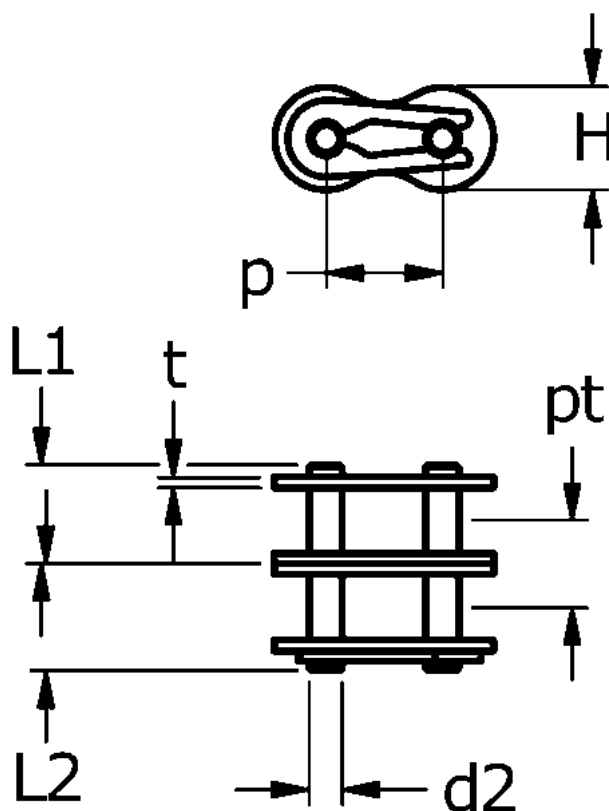

Article number: 61370235060008

Description: Tsubaki 16 B-2 Duplex connecting link with spring clip CL Neptune.

Note: 16 B-2

Measures

$d2 = 8.28$

$H = 21$

$L1 = 33.55$

$L2 = 35.75$

$P = 25.4$

$pt = 31.88$

$t = 3.2$